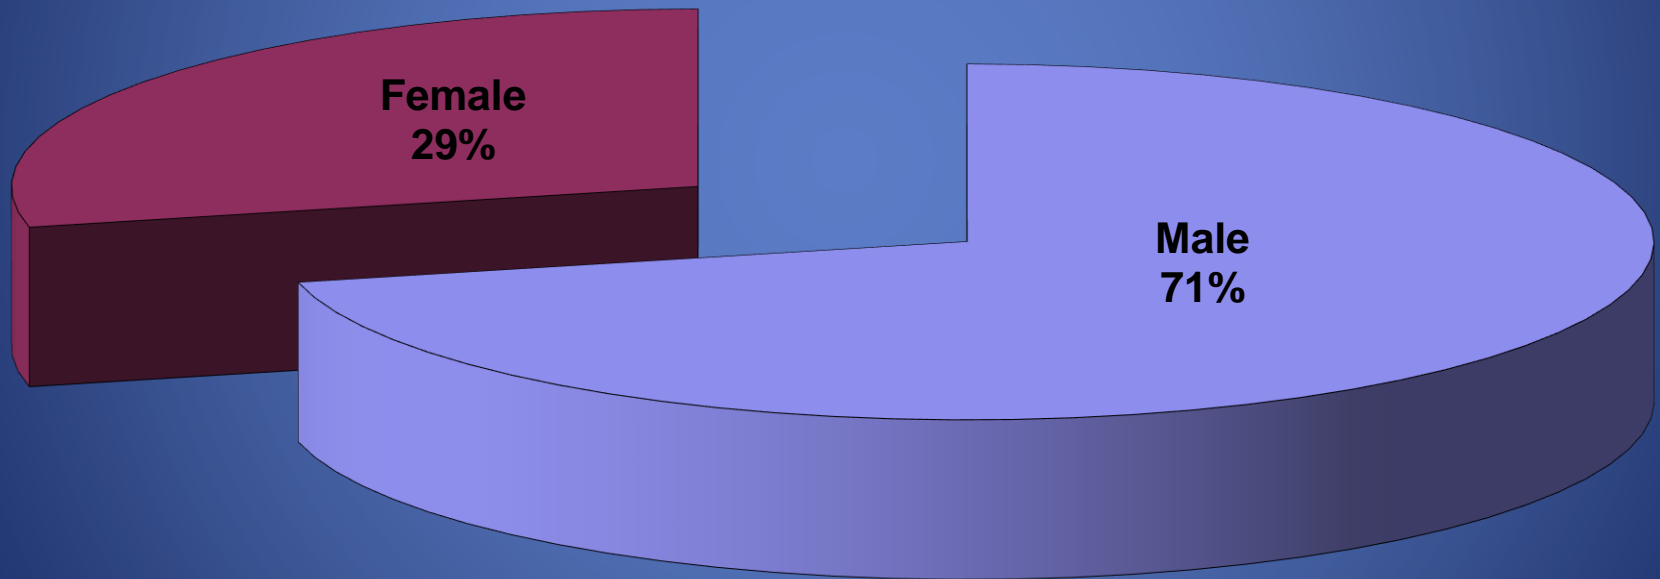

2011 membership by gender