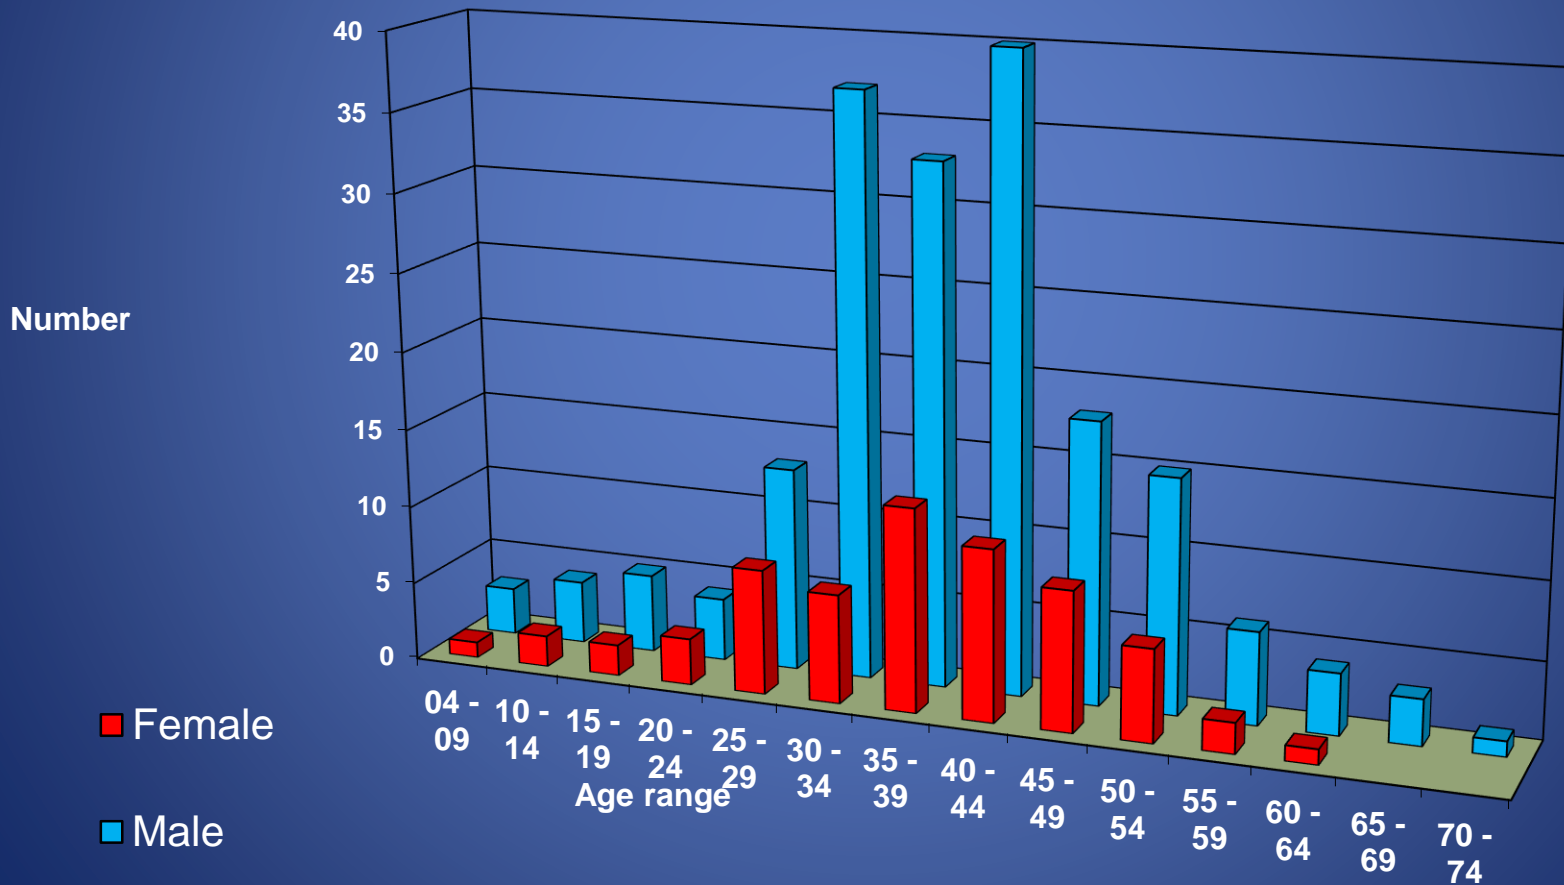

STC Membership - 2011

- Total membership.....265 (273)*
- Age range.....9 to 72 (7 to 71)
- New members.....129 (174)
- Renewing members.....136 (99)
- Junior members.....14 (49)

*2011 figures in parentheses

STC age ranges - 2011

2011 membership by gender

Financial Overview

	2011 (£)	2010 (£)	2009 (£)
Opening Cash	4,629	2,639	4,328
Membership	3,605	3,566	2,871
Advertising	-	(182)	(384)
HHT	3,824	2,811	3,450
Races	(348)	389	(548)
Training	(410)	(874)	(2,245)
Socials	(2,405)	(719)	(809)
Equipment	(1,850)	-	(573)
Kit	(284)	(1,711)	(2,565)
Junior Section	(708)	(668)	-
Admin	(555)	(577)	(886)
Closing Cash	5,498	4,629	2,639