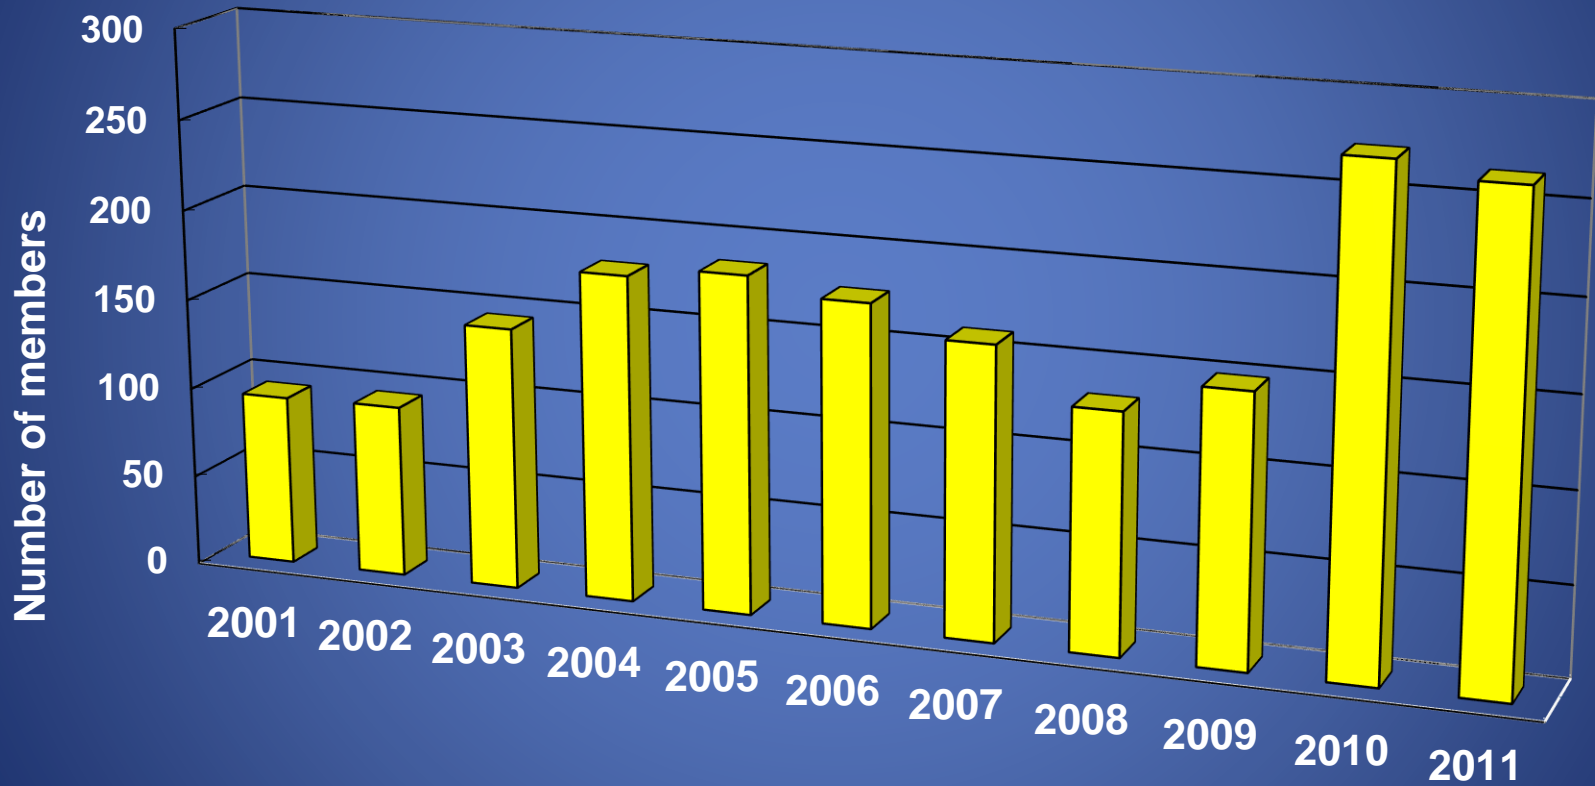

Highlights of 2011

- 25 year celebrations were a success.
- Hathersage Hilly – Successful sell out again.
- A World Champion
- Notable first timer results at IM distance.
- Club Relays were the biggest STC entry ever.

STC Membership - 2011

- Total membership.....265 (273)*
- Age range.....9 to 72 (7 to 71)
- New members.....129 (174)
- Renewing members.....136 (99)
- Junior members.....14 (49)

*2011 figures in parentheses

STC age ranges - 2011

2011 membership by gender

Financial Overview

	2011 (£)	2010 (£)	2009 (£)
Opening Cash	4,629	2,639	4,328
Membership	3,605	3,566	2,871
Advertising	-	(182)	(384)
HHT	3,824	2,811	3,450
Races	(348)	389	(548)
Training	(410)	(874)	(2,245)
Socials	(2,405)	(719)	(809)
Equipment	(1,850)	-	(573)
Kit	(284)	(1,711)	(2,565)
Junior Section	(708)	(668)	-
Admin	(555)	(577)	(886)
Closing Cash	5,498	4,629	2,639